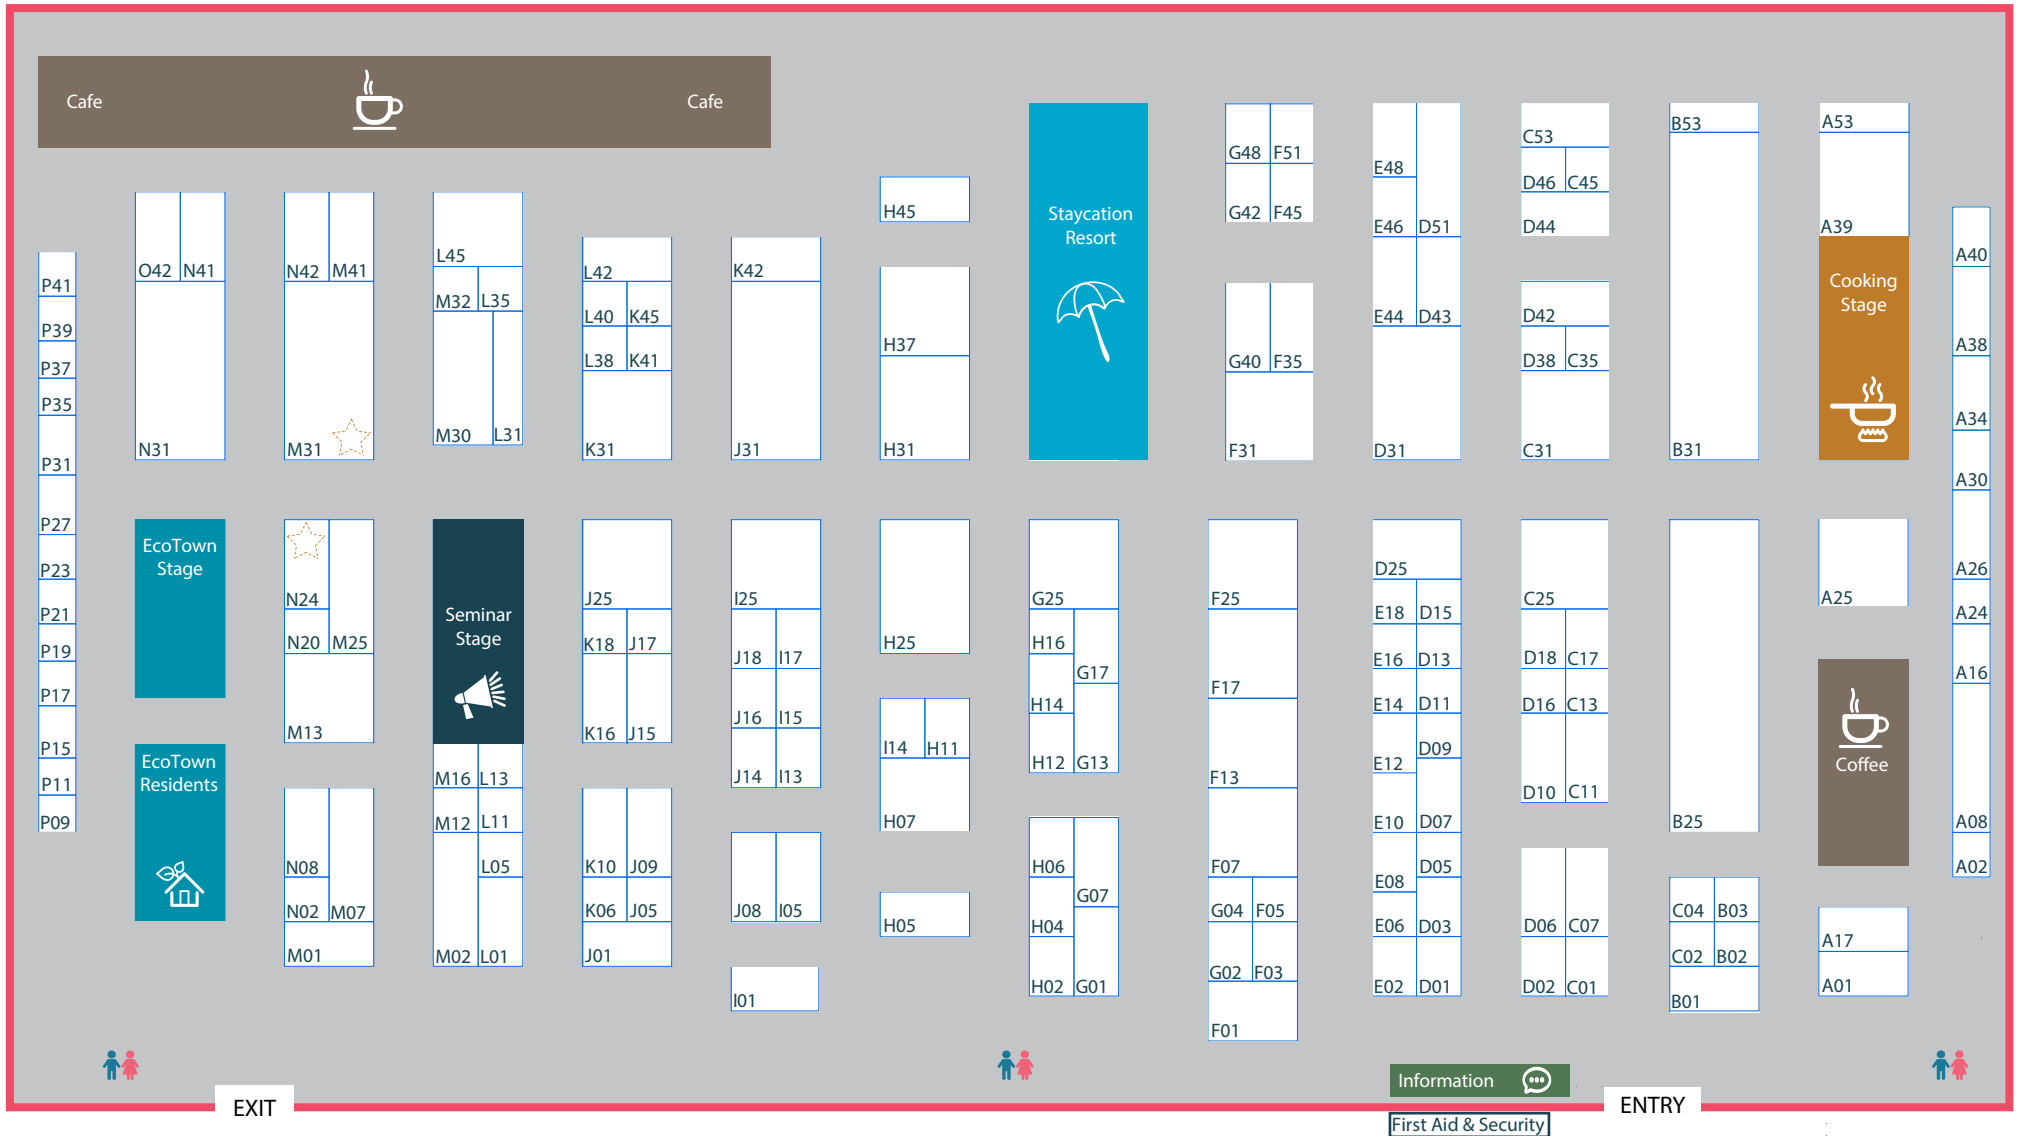

spring home show MAP

Friday 10 - Sunday 12 September 2021
Brisbane Convention & Exhibition Centre

EXIT

Information

First Aid & Security

ENTRY

COOKING STAGE SPONSORS

Show Supporters