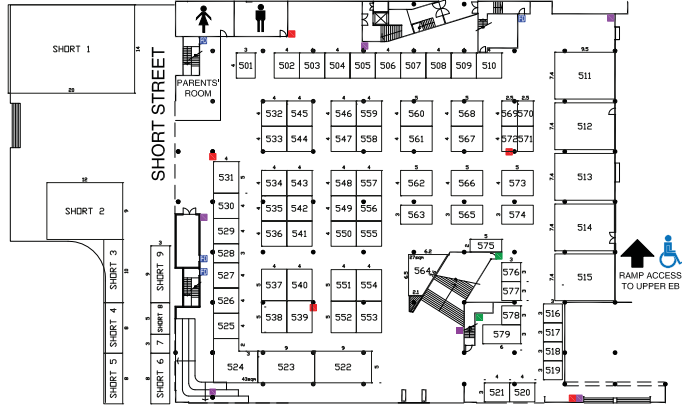

EXHIBITOR FLOOR PLAN

RNA Showgrounds Brisbane
600 Gregory Tce Bowen Hills, QLD
6 - 9 September 2012

Show Times

10am - 5pm Daily
10am - 9pm Friday

Legend:

- = Toilets
- = Wheelchair Access
- = Catering
- = FIRE HOSE REEL (NOT TO BE BUILT OVER)
- = FIRE ALARM (NOT TO BE BUILT OVER)
- = POWER BOARD (NOT TO BE BUILT OVER)
- = FIRE DOOR (NOT TO BE BUILT OVER)

COSTIN STREET

3. WALTER BURNETT BUILDING UPPER LEVEL

1. EXHIBITION BUILDING UPPER LEVEL

3. WALTER BURNETT BUILDING LOWER LEVEL

MAIN PARADE

1. EXHIBITION BUILDING LOWER LEVEL

4. COMMERCE BUILDING LOWER LEVEL

4. COMMERCE BUILDING UPPER LEVEL

7. JOHN REID PAVILION

EXIT ONLY

ALEXANDRIA STREET

DELIVERY ACCESS ONLY

GREGORY TERRACE

PARKING

PARKING