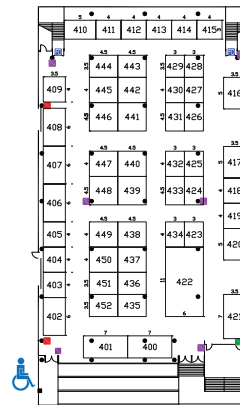

EXHIBITOR FLOOR PLAN

RNA Showgrounds Brisbane
600 Gregory Tce Bowen Hills, QLD
6 - 9 September 2012

Show Times

10am - 5pm Daily
10am - 9pm Friday

Legend:

- = Toilets
- = Wheelchair Access
- = Catering
- = FIRE HOSE REEL (NOT TO BE BUILT OVER)
- = FIRE ALARM (NOT TO BE BUILT OVER)
- = POWER BOARD (NOT TO BE BUILT OVER)
- = FIRE DOOR (NOT TO BE BUILT OVER)

COSTIN STREET

3. WALTER BURNETT BUILDING UPPER LEVEL

1. EXHIBITION BUILDING UPPER LEVEL

3. WALTER BURNETT BUILDING LOWER LEVEL

MAIN PARADE

1. EXHIBITION BUILDING LOWER LEVEL

4. COMMERCE BUILDING LOWER LEVEL

4. COMMERCE BUILDING UPPER LEVEL

7. JOHN REID PAVILION

EXIT ONLY

ALEXANDRIA STREET

DELIVERY ACCESS ONLY

GREGORY TERRACE

PARKING

PARKING