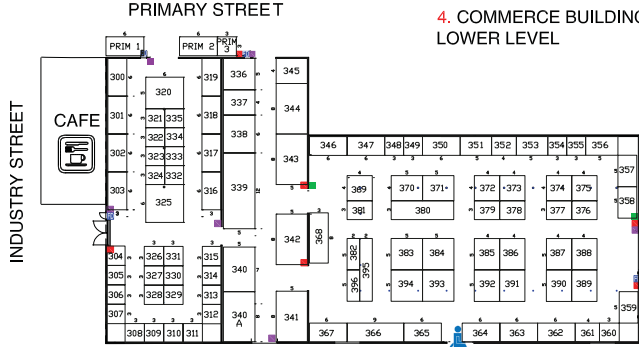

COSTIN STREET

3. WALTER BURNETT BUILDING UPPER LEVEL

1. EXHIBITION BUILDING UPPER LEVEL

3. WALTER BURNETT BUILDING LOWER LEVEL

MAIN PARADE

1. EXHIBITION BUILDING LOWER LEVEL

4. COMMERCE BUILDING LOWER LEVEL

4. COMMERCE BUILDING UPPER LEVEL

7. JOHN REID PAVILION

EXIT ONLY

ALEXANDRIA STREET

DELIVERY ACCESS ONLY

GREGORY TERRACE

PARKING

PARKING