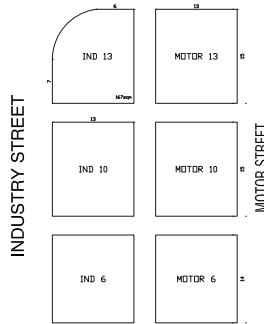

EXHIBITOR FLOOR PLAN

RNA Showgrounds Brisbane
600 Gregory Tce Bowen Hills, QLD
6 - 9 September 2012

Show Times

10am - 5pm Daily
10am - 9pm Friday

Legend:

- = Toilets
- = Wheelchair Access
- = Catering
- = FIRE HOSE REEL (NOT TO BE BUILT OVER)
- = FIRE ALARM (NOT TO BE BUILT OVER)
- = POWER BOARD (NOT TO BE BUILT OVER)
- = FIRE DOOR (NOT TO BE BUILT OVER)

COSTIN STREET

3. WALTER BURNETT BUILDING UPPER LEVEL

1. EXHIBITION BUILDING UPPER LEVEL

3. WALTER BURNETT BUILDING LOWER LEVEL

MAIN PARADE

1. EXHIBITION BUILDING LOWER LEVEL

4. COMMERCE BUILDING LOWER LEVEL

4. COMMERCE BUILDING UPPER LEVEL

7. JOHN REID PAVILION

EXIT ONLY

ALEXANDRIA STREET

DELIVERY ACCESS ONLY

GREGORY TERRACE

PARKING

PARKING