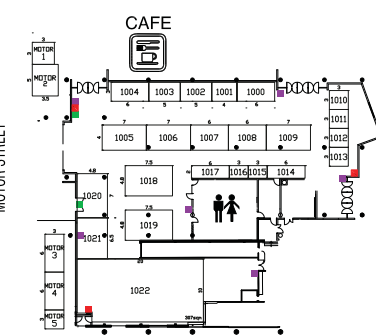

EXHIBITOR FLOOR PLAN

RNA Showgrounds Brisbane
600 Gregory Tce Bowen Hills, QLD
6 - 9 September 2012

Show Times

10am - 5pm Daily
10am - 9pm Friday

Legend:

- = Toilets
- = Wheelchair Access
- = Catering
- = FIRE HOSE REEL (NOT TO BE BUILT OVER)
- = FIRE ALARM (NOT TO BE BUILT OVER)
- = POWER BOARD (NOT TO BE BUILT OVER)
- = FIRE DOOR (NOT TO BE BUILT OVER)

COSTIN STREET

3. WALTER BURNETT BUILDING UPPER LEVEL

1. EXHIBITION BUILDING UPPER LEVEL

3. WALTER BURNETT BUILDING LOWER LEVEL

MAIN PARADE

1. EXHIBITION BUILDING LOWER LEVEL

4. COMMERCE BUILDING LOWER LEVEL

4. COMMERCE BUILDING UPPER LEVEL

7. JOHN REID PAVILION

EXIT ONLY

ALEXANDRIA STREET

DELIVERY ACCESS ONLY

GREGORY TERRACE

PARKING

PARKING